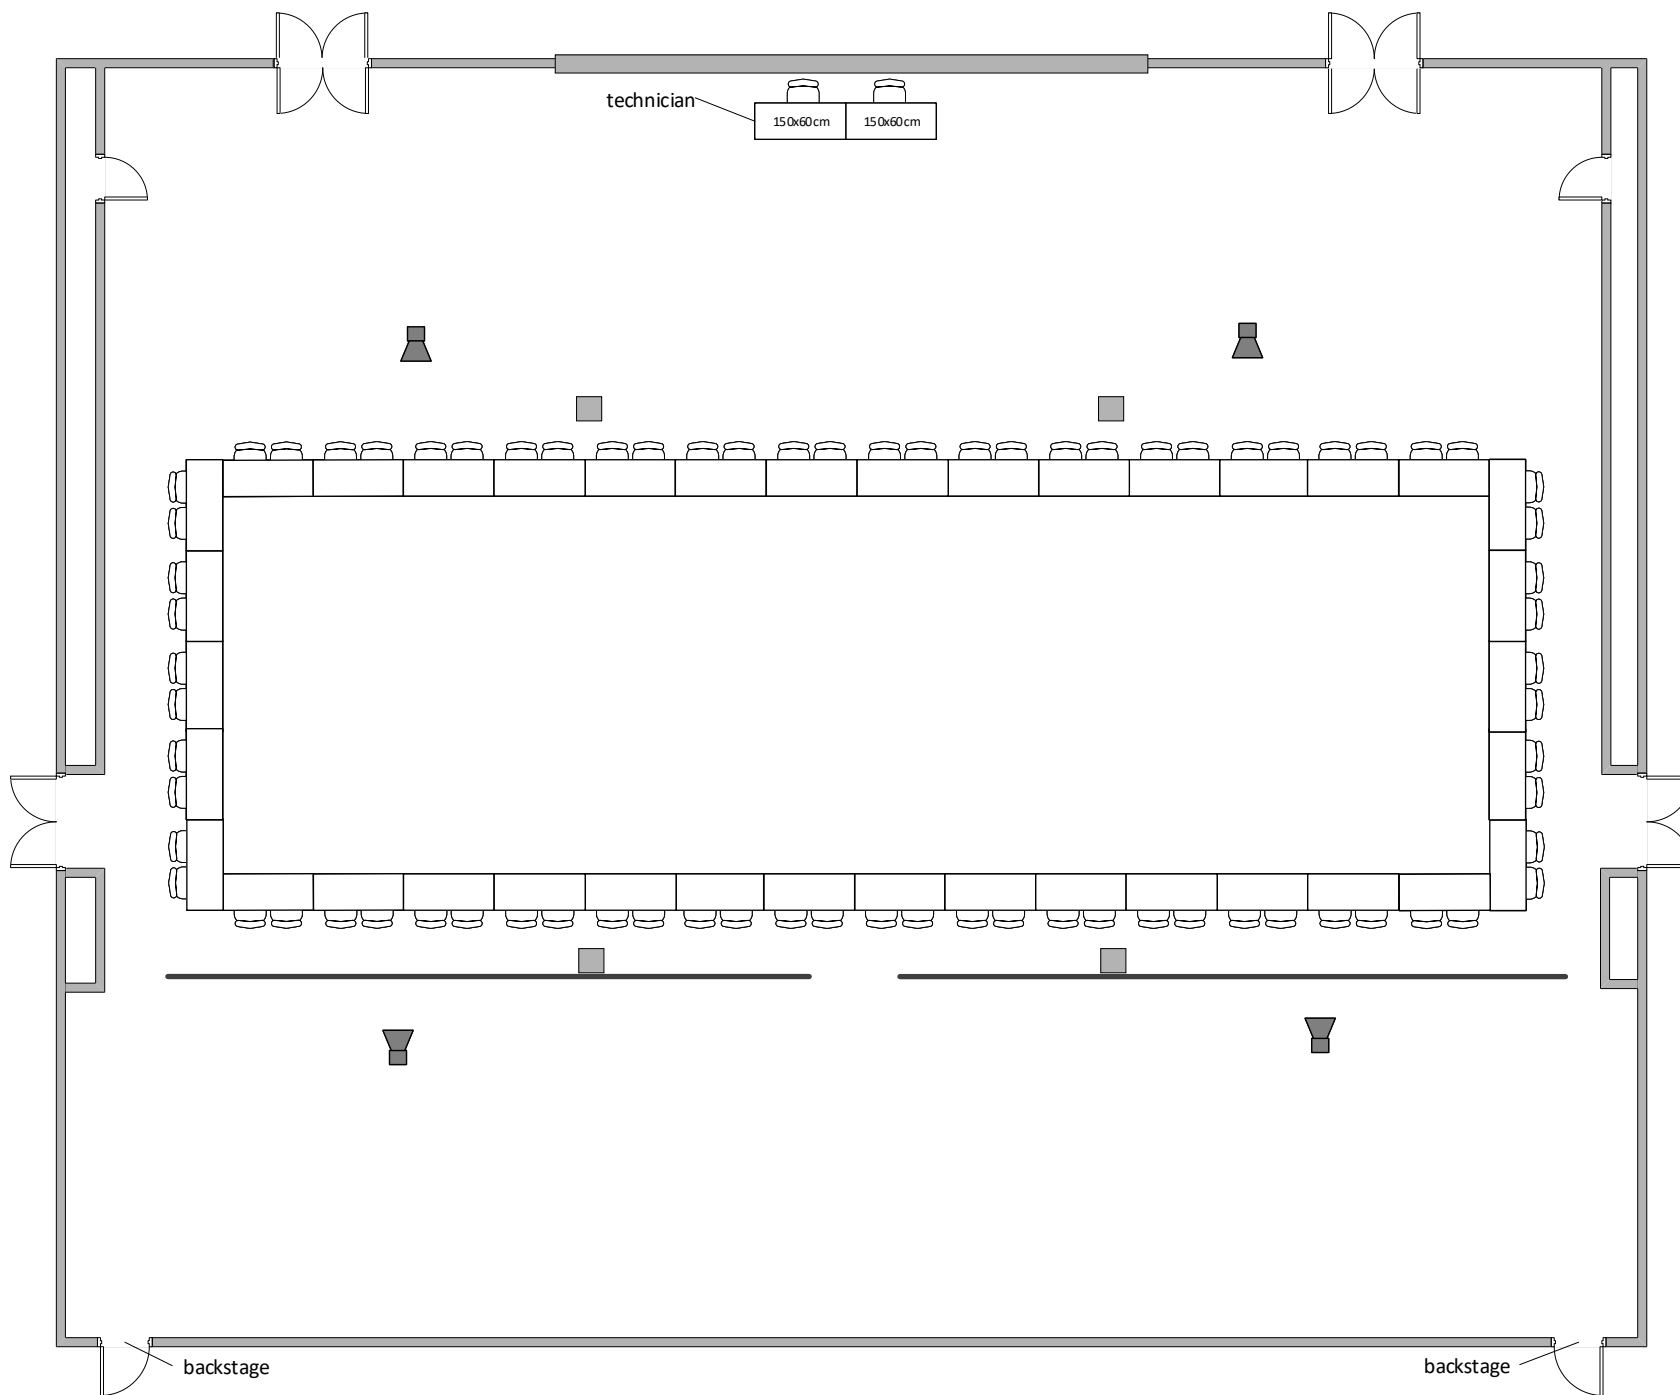

JIŽNÍ SÁL 2AB / SOUTH HALL 2AB

Ženeva max. kapacita 76 osob/ Hollow sq max. capacity 76 people

LEGENDA/KEY

- židle/chair
- 150x60cm stůl/table
- reproduktor/speaker