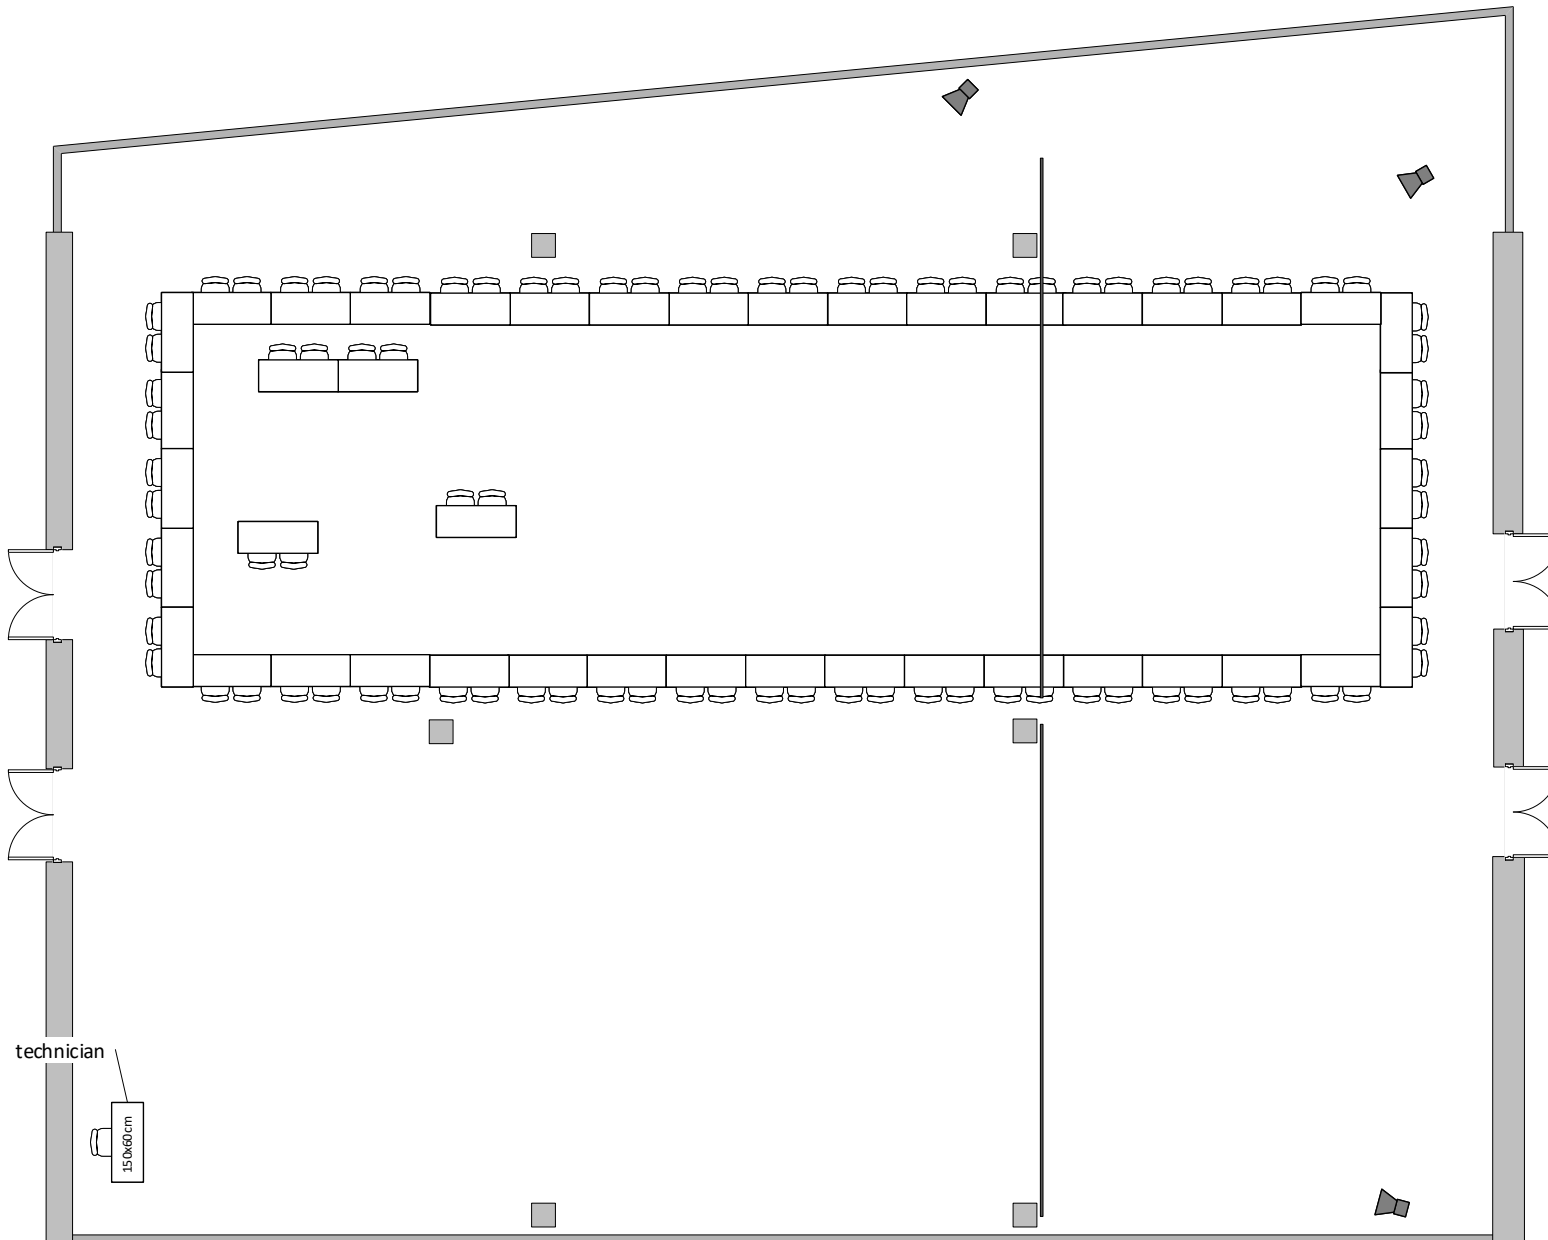

JIŽNÍ SÁL 3AB / SOUTH HALL 3AB

Ženeva max. kapacita 80 osob/ Hollow sq max. capacity 80 people

LEGENDA/KEY

židle/chair

150x60cm

stůl/table

reproduktor/
speaker

technician

150x60cm